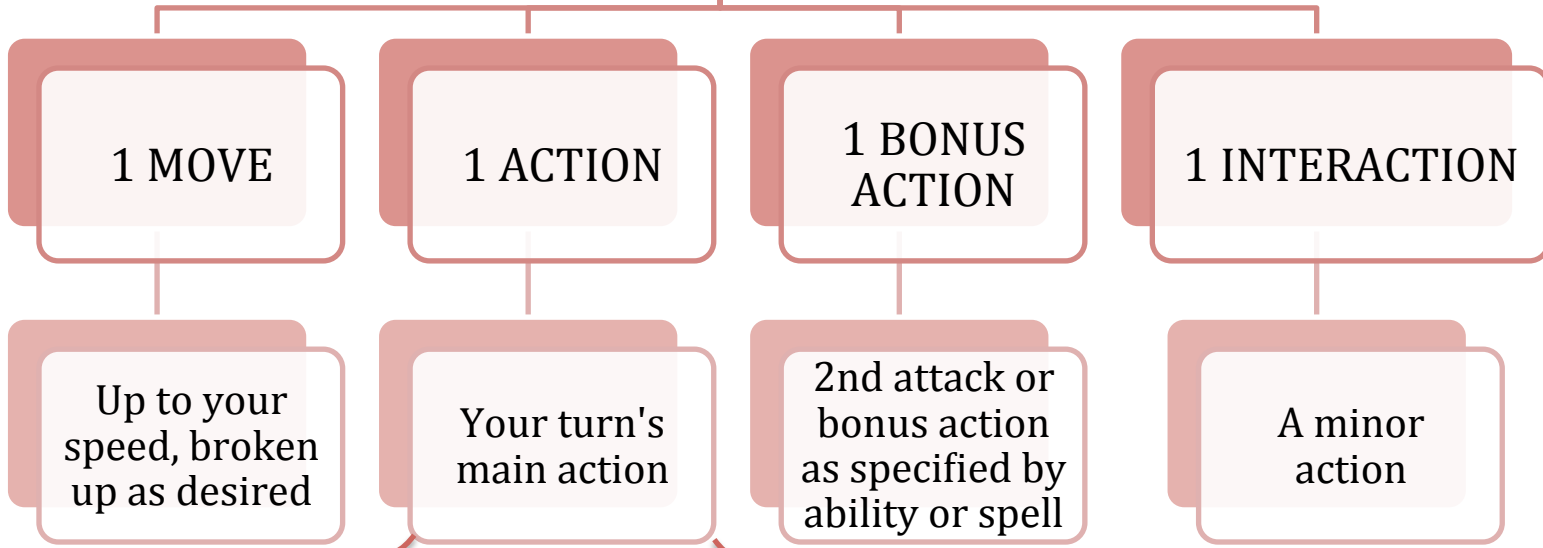

**ON YOUR TURN
YOUR PC GETS 6 SECONDS TO DO...**

EXAMPLE INTERACTIONS

Draw or sheathe a sword	Open or close a door
Withdraw an object from your backpack	Pick up a dropped weapon
Take a bauble from a table	Remove a ring from your finger
Stuff some food in your mouth	Plant a banner in the ground
Fish a few coins from your purse	Drink all the ale in a flagon
Throw a lever or switch	Pull a torch from a sconce
Take a book from a shelf within reach	Extinguish a small flame
Don a mask	Pull your hood over your head
Put your ear to the door	Kick a small stone